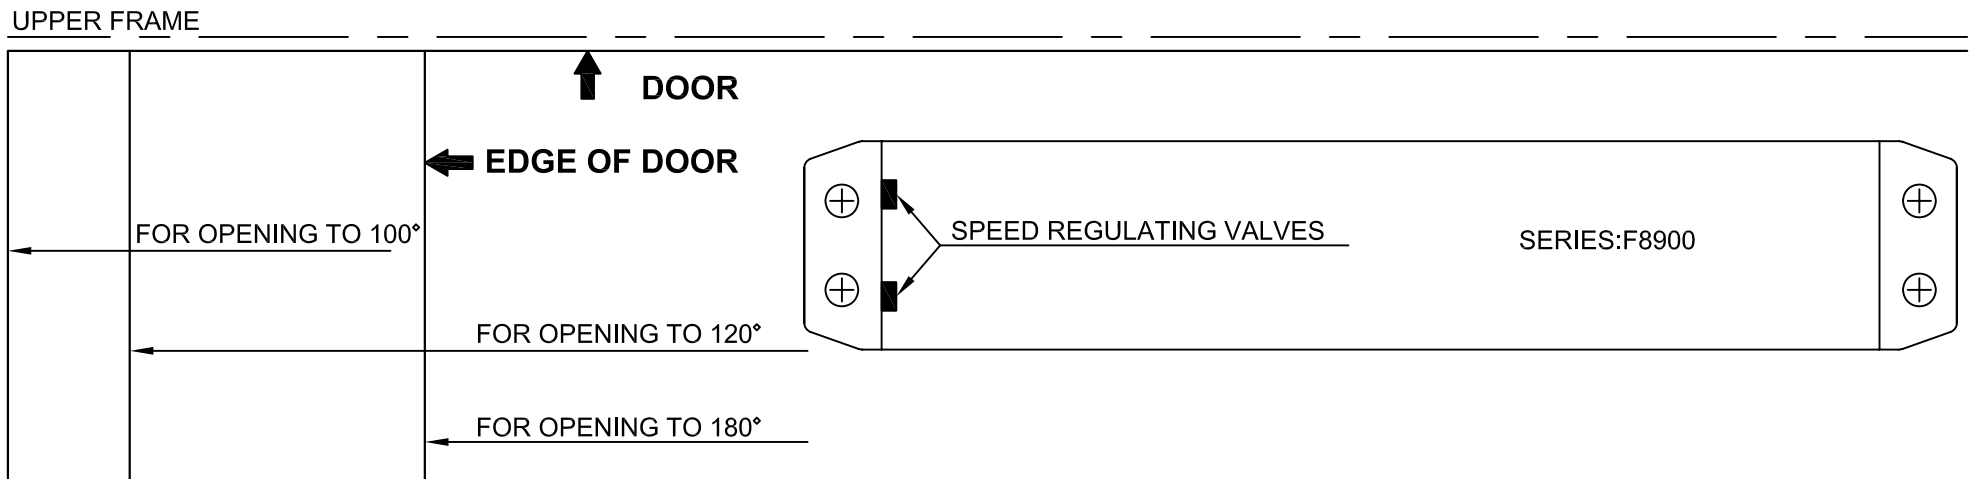

# STANDARD APPLICATION TEMPLATE FOR A LEFT HAND DOOR

# STANDARD APPLICATION TEMPLATE FOR A RIGHT HAND DOOR

**TOP JAMB APPLICATION  
TEMPLATE FOR A RIGHT HAND DOOR**

UPPER FRAME

**TOP JAMB APPLICATION  
TEMPLATE FOR A LEFT HAND DOOR**