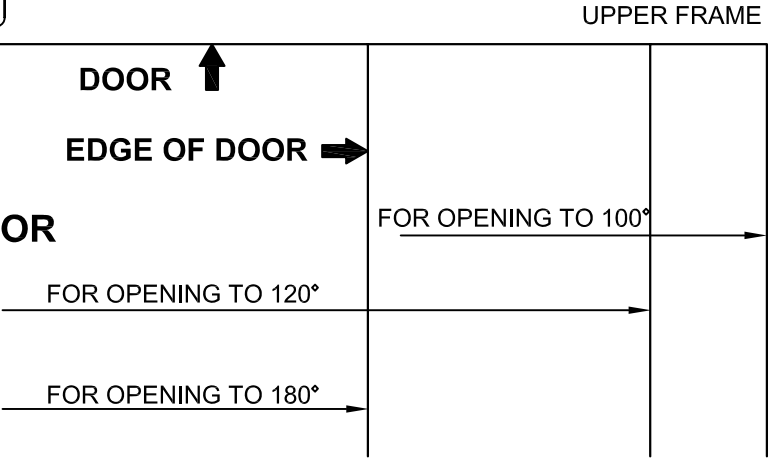

# STANDARD APPLICATION TEMPLATE FOR A LEFT HAND DOOR

# STANDARD APPLICATION TEMPLATE FOR A RIGHT HAND DOOR

**TOP JAMB APPLICATION  
TEMPLATE FOR A RIGHT HAND DOOR**

UPPER FRAME

**TOP JAMB APPLICATION  
TEMPLATE FOR A LEFT HAND DOOR**