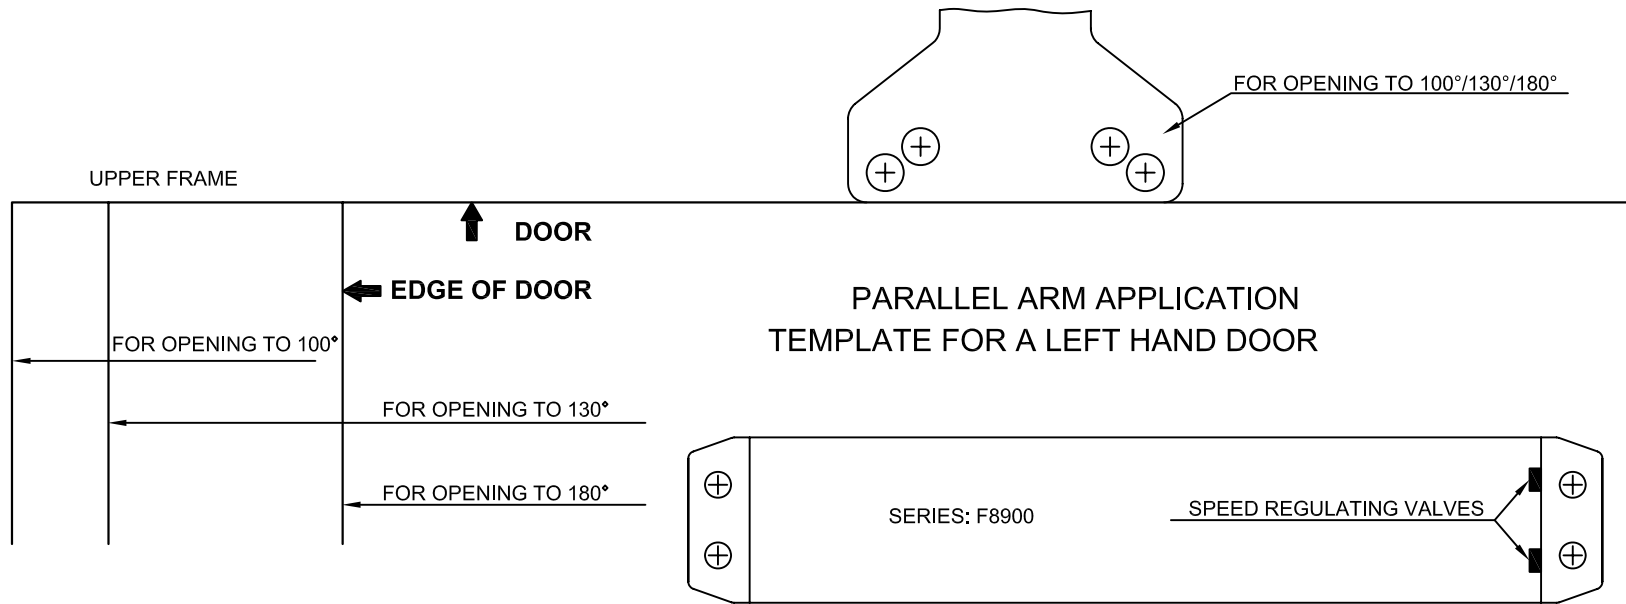

# STANDARD APPLICATION TEMPLATE FOR A LEFT HAND DOOR

# STANDARD APPLICATION TEMPLATE FOR A RIGHT HAND DOOR

**TOP JAMB APPLICATION  
TEMPLATE FOR A RIGHT HAND DOOR**

UPPER FRAME

**TOP JAMB APPLICATION  
TEMPLATE FOR A LEFT HAND DOOR**