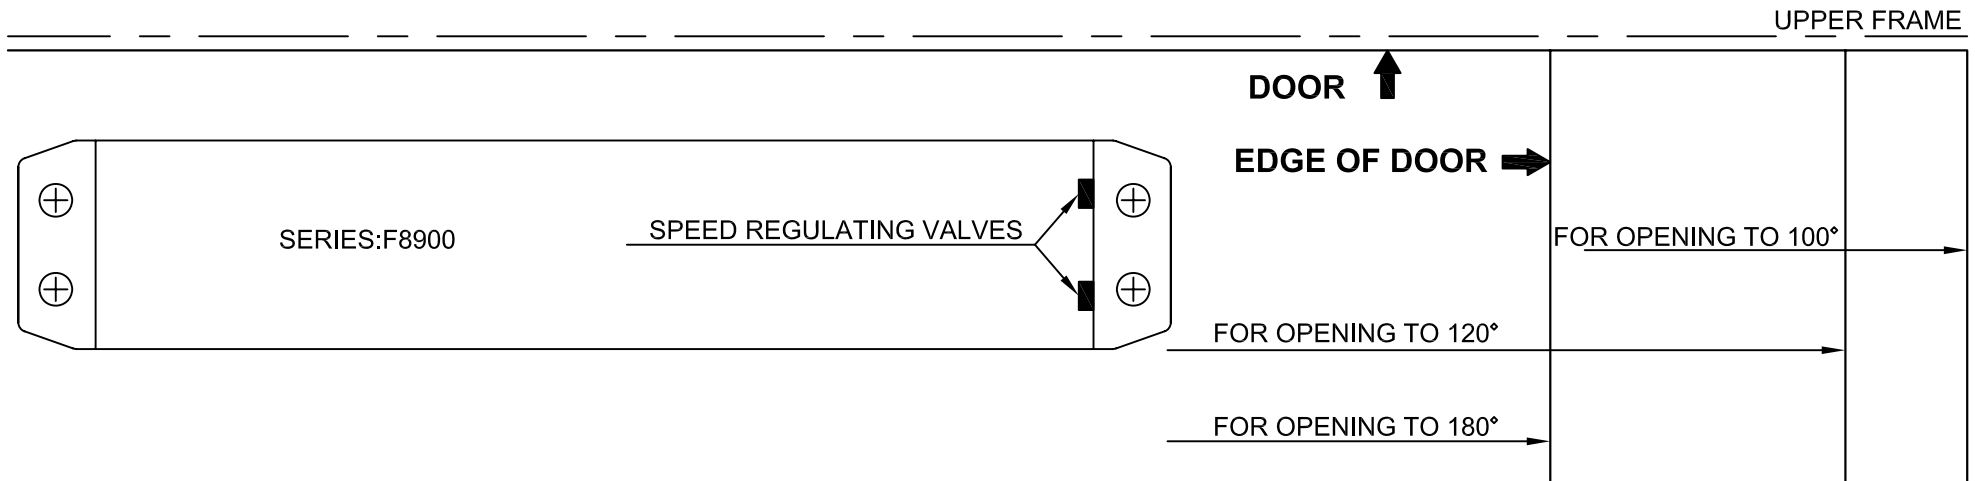

# STANDARD APPLICATION TEMPLATE FOR A LEFT HAND DOOR

# STANDARD APPLICATION TEMPLATE FOR A RIGHT HAND DOOR

**TOP JAMB APPLICATION  
TEMPLATE FOR A RIGHT HAND DOOR**

UPPER FRAME

**TOP JAMB APPLICATION  
TEMPLATE FOR A LEFT HAND DOOR**