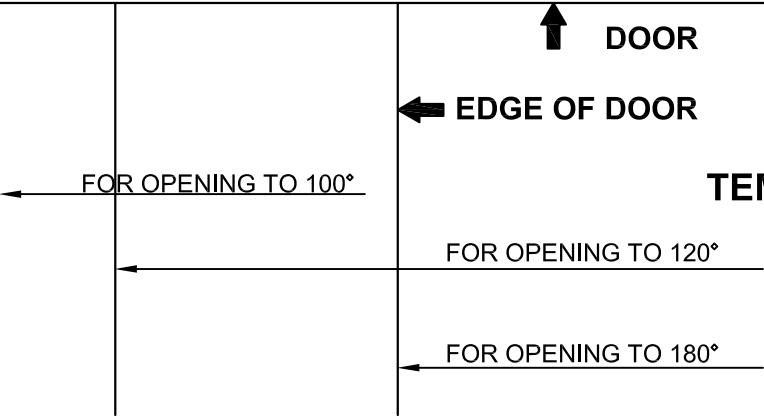

# STANDARD APPLICATION TEMPLATE FOR A LEFT HAND DOOR

# STANDARD APPLICATION TEMPLATE FOR A RIGHT HAND DOOR

**TOP JAMB APPLICATION  
TEMPLATE FOR A RIGHT HAND DOOR**

UPPER FRAME

**TOP JAMB APPLICATION  
TEMPLATE FOR A LEFT HAND DOOR**