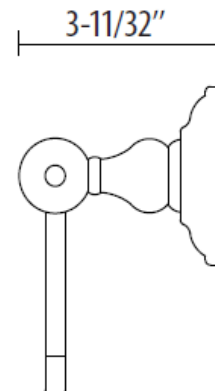

Philadelphia Hardware Group Inc.

6590 Top Gun Street
San Diego, CA 92121
www.philihardware.com
Tel
858.642.0450
858.545.2309
Fax
858.642.0454

Euro Paper Holder

WALDEN

SPECIFICATIONS

- Material: Zinc die-cast Posts
- Concealed surface mounting application
- Color plated steel hook.
- Finish: US26 Polished Chrome
US15 Satin Nickel
US12P Tuscany Bronze

PARTS

- Steel mounting plate x 1
- Plastic anchors x 2
- #8 x 1-1/4" steel Phillips head screws x 2

Euro Paper Holder US15

DIMENSIONS

- Projection: 3-11/32" from the mounting surface

SAN DIEGO

CHICAGO

ATLANTA