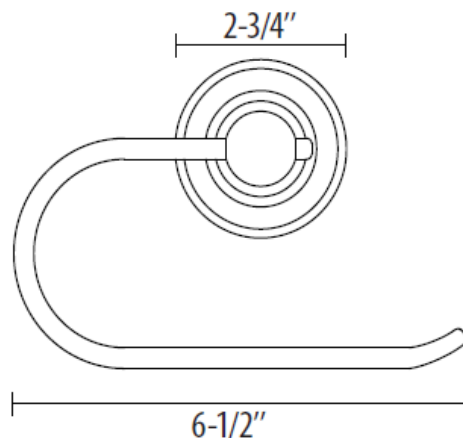

Philadelphia Hardware Group Inc.

6590 Top Gun Street
San Diego, CA 92121
www.philihardware.com
Tel
858.642.0450
858.545.2309
Fax
858.642.0454

Euro Paper Holder

WALDEN

SPECIFICATIONS

- Material: Zinc die-cast Posts
- Concealed surface mounting application
- Color plated steel hook.
- Finish: US26 Polished Chrome
US15 Satin Nickel
US12P Tuscany Bronze

PARTS

- Steel mounting plate x 1
- Plastic anchors x 2
- #8 x 1-1/4" steel Phillips head screws x 2

Euro Paper Holder US15

DIMENSIONS

- Projection: 3-11/32" from the mounting surface

SAN DIEGO

CHICAGO

ATLANTA