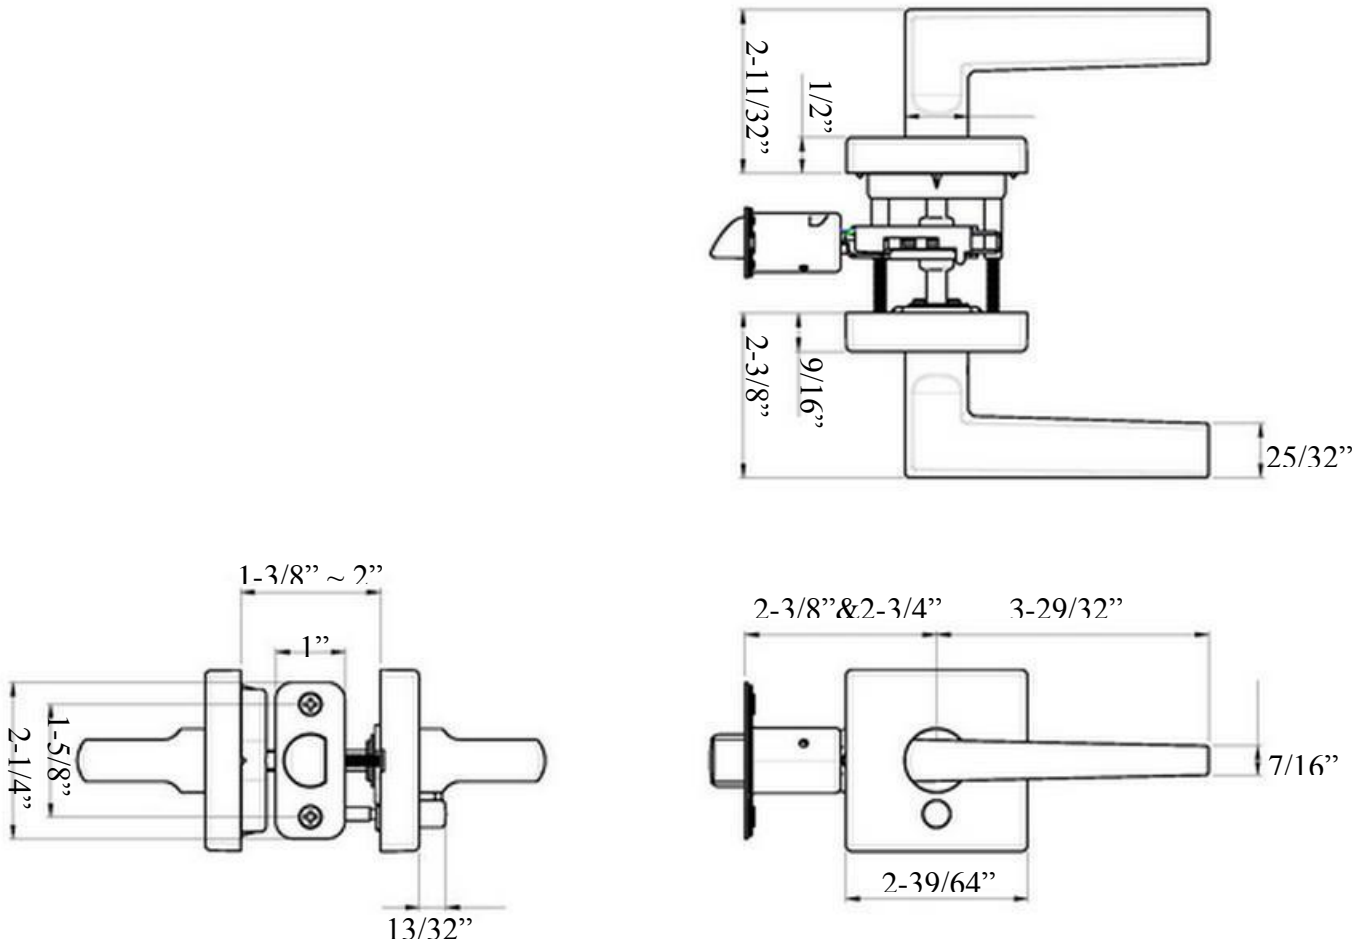

6590 Top Gun Street
San Diego, CA 92121
www.philhardware.com

Philadelphia Hardware Group, Inc.

Tel
858.642.0450
858.545.2309
Fax
858.642.0454

DIMENSIONS

SOHO Square Rosette

SAN DIEGO

•

CHICAGO